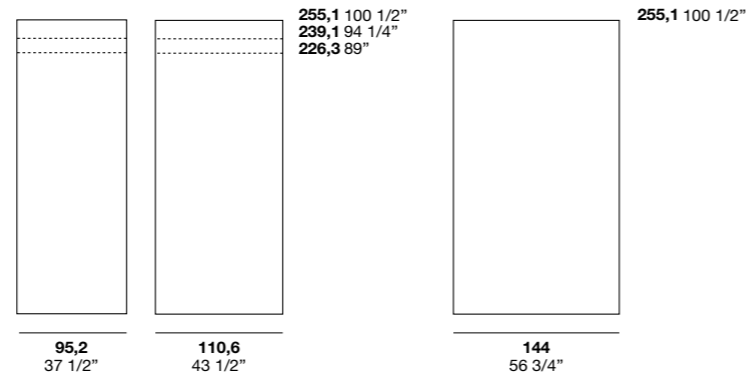

Ante scorrevoli

/Sliding doors
/Puertas correderas
/Portes coulissantes
/Schiebetüren
/Раздвижные створки

Shiny

Apertura scorrevole /Sliding opening

Finiture pannelli grandi / Large panel finishes

Fashion Wood / Fashion Wood
Roveri Laccati Opachi / Matt lacquered oak
Laccati Opachi Base (Bianco, Tortora)
/Basic matt lacquer (Bianco, Tortora)
Laccati Opachi / Matt lacquer
Laccati Lucidi / High-gloss lacquer
Vetri Lucidi / High-gloss glass*
Vetri Acidati / Etched glass*

Finiture pannelli piccoli / Small panel finishes

Fashion Wood / Fashion Wood
Roveri Laccati Opachi / Matt lacquered oak
Laccati Opachi Base (Bianco, Tortora)
/Basic matt lacquer (Bianco, Tortora)
Laccati Opachi / Matt lacquer
Laccati Lucidi / High-gloss lacquer
Vetri Lucidi / High-gloss glass*
Vetri Acidati / Etched glass*

Finiture profilo, maniglia integrata /Profile and built-in handle finishes

Verniciato Moka shine / Painted Moka Shine
Laccati Opachi / Matt lacquer

* Nel caso di anta completamente vetro i pannelli grandi non sporgono rispetto ai pannelli piccoli
/For full-glass doors, the large panels do not jut out with respect to the small panels

Ante scorrevoli e complanari

/Sliding and coplanar doors
/Puertas correderas y coplanares
/Portes coulissantes et coplanaires
/Schiebetüren und komplanare Türen
/Раздвижные и компланарные створки