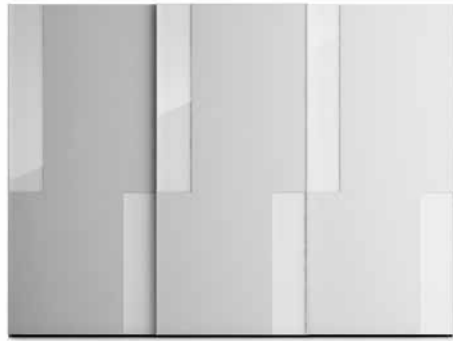

Ante scorrevoli

/Sliding doors
/Puertas correderas
/Portes coulissantes
/Schiebetüren
/Раздвижные створки

Shiny

Apertura scorrevole /Sliding opening

Finiture pannelli grandi / Large panel finishes

Fashion Wood / Fashion Wood
Roveri Laccati Opachi / Matt lacquered oak
Laccati Opachi Base (Bianco, Tortora)
/Basic matt lacquer (Bianco, Tortora)
Laccati Opachi / Matt lacquer
Laccati Lucidi / High-gloss lacquer
Vetri Lucidi / High-gloss glass*
Vetri Acidati / Etched glass*

Finiture pannelli piccoli / Small panel finishes

Fashion Wood / Fashion Wood
Roveri Laccati Opachi / Matt lacquered oak
Laccati Opachi Base (Bianco, Tortora)
/Basic matt lacquer (Bianco, Tortora)
Laccati Opachi / Matt lacquer
Laccati Lucidi / High-gloss lacquer
Vetri Lucidi / High-gloss glass*
Vetri Acidati / Etched glass*

Finiture profilo, maniglia integrata /Profile and built-in handle finishes

Verniciato Moka shine / Painted Moka Shine
Laccati Opachi / Matt lacquer

* Nel caso di anta completamente vetro i pannelli grandi non sporgono rispetto ai pannelli piccoli
/For full-glass doors, the large panels do not jut out with respect to the small panels

Ante scorrevoli e complanari

/Sliding and coplanar doors
/Puertas correderas y coplanares
/Portes coulissantes et coplanaires
/Schiebetüren und komplanare Türen
/Раздвижные и компланарные створки