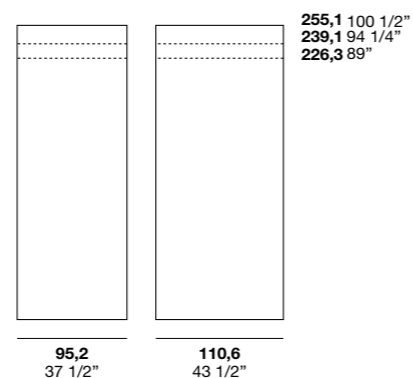

World

Apertura scorrevole / Sliding opening

Finiture frontale / Front finishes:

Specchio / Mirror
Specchio Grigio / Grigio mirror
Vetro Trasparente Grigio / Grigio transparent glass

Finiture telaio, maniglia integrata / Frame and built-in handle finishes:

Verniciato Moka shine / Painted Moka Shine

Ante scorrevoli

/Sliding doors
/Puertas correderas
/Portes coulissantes
/Schiebetüren
/Раздвижные створки