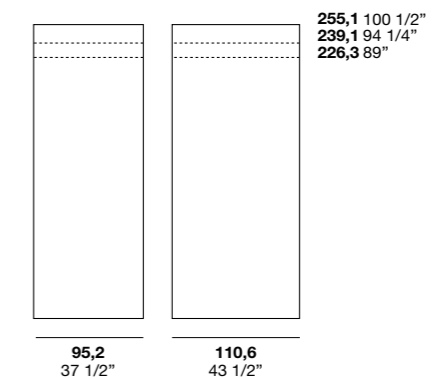

Finiture profilo, maniglia integrata / Profile and built-in handle finishes

Verniciato Moka shine / Verniciato Moka shine
Laccati Opachi / Matt lacquer

Square

Apertura scorrevole /Sliding opening

Finiture pannello / Panel finishes: