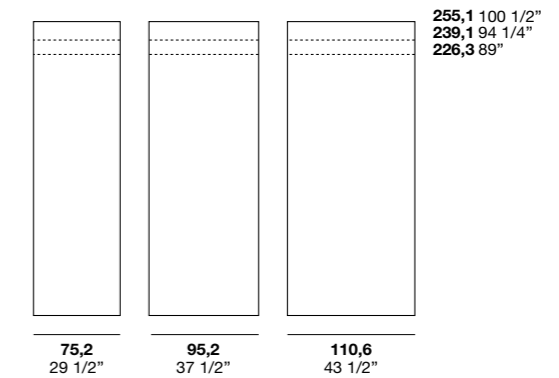

Present

Apertura scorrevole /Sliding opening

Finiture frontale / Front finishes:

Fashion Wood / Fashion Wood
Roveri Laccati Opachi / Matt lacquered oak
Laccati Opachi Base (Bianco, Tortora) / Basic matt lacquer (Bianco, Tortora)
Laccati Opachi / Matt lacquer
Laccati Lucidi / High-gloss lacquer
Specchio / Mirror
Specchio Grigio / Grigio mirror
Vetri Lucidi / High-gloss glass
Vetri Acidati / Etched glass

Finiture profilo, maniglia integrata / Profile and built-in handle finishes

Verniciato Moka shine / Verniciato Moka shine
Laccati Opachi / Matt lacquer