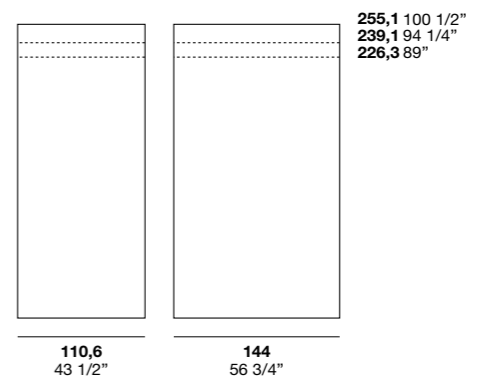

Diamond

Apertura complanare / Coplanar opening

Finiture pannello / Panel finishes

Laccati Opachi Base (Bianco, Tortora)
/Basic matt lacquer (Bianco, Tortora)
Laccati Opachi / Matt lacquer
Laccati Lucidi / High-gloss lacquer

Finiture fascia / Strip finishes

Laccati Opachi Base (Bianco, Tortora)
/Basic matt lacquer (Bianco, Tortora)
Laccati Opachi / Matt lacquer
Laccati Lucidi / High-gloss lacquer

Finiture maniglia integrata /Integrated handle finishes

Verniciato Moka shine / Painted Moka Shine
Laccati Opachi / Matt lacquer