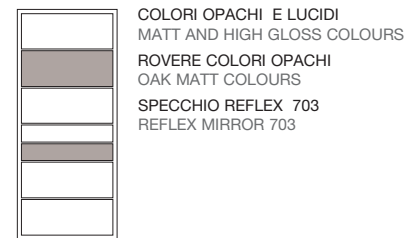

**FINITURE PROFILI E MANIGLIA PROFILE AND HANDLE FINISHES**

- COLORI OPACHI  
MATT COLOURS
- NOCE AMERICANO  
AMERICAN WALNUT
- ROVERE MORO  
DARK OAK
- ROVERE TABACCO  
TOBACCO OAK
- BRILL  
BRILL
- VERNICIATO TITANIO  
TITANIUM PAINTED

**FINITURE BUGNE VARIABILI VARIABLE ASHLARS FINISHES**

COLORI OPACHI E LUCIDI  
MATT AND HIGH GLOSS COLOURS  
ROVERE COLORI OPACHI  
OAK MATT COLOURS  
SPECCHIO REFLEX 703  
REFLEX MIRROR 703

**MANIGLIE DISPONIBILI AVAILABLE HANDLES**