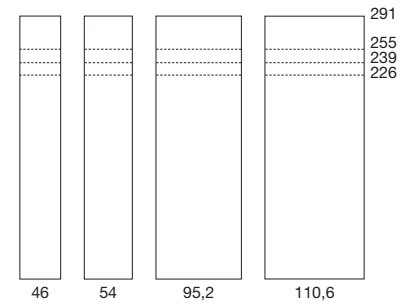

DIMENSIONE MODULI UNIT DIMENSIONS

FINITURE FRONTALE FRONT FINISHES

BIANCO, MAGNOLIA, SAHARA, GRIGIO PERLA
COLORI BASE OPACHI E LUCIDI
STANDARD MATT AND HIGH GLOSS COLOURS
COLORI OPACHI E LUCIDI
MATT AND HIGH GLOSS COLOURS
ROVERE COLORI OPACHI
OAK MATT COLOURS

MANIGLIE DISPONIBILI AVAILABLE HANDLES

POMOLO	C51
SQ01	PIATTA
NAP	CI
CIRCLE	G40
P01	G10

ANTA DOOR