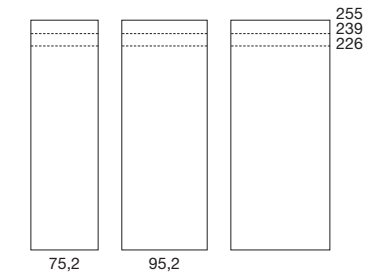

DIMENSIONE MODULI UNIT DIMENSIONS