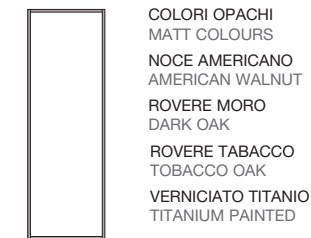

**FINITURE PROFILI PROFILE FINISHES**

COLORI OPACHI  
MATT COLOURS  
NOCE AMERICANO  
AMERICAN WALNUT  
ROVERE MORO  
DARK OAK  
ROVERE TABACCO  
TOBACCO OAK  
VERNICIATO TITANIO  
TITANIUM PAINTED

**MANIGLIE DISPONIBILI AVAILABLE HANDLES**