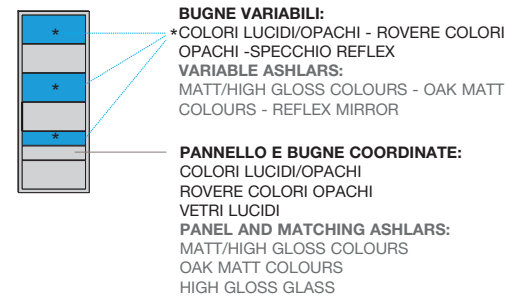

**FINITURE PROFILI E MANIGLIA PROFILE AND HANDLE FINISHES**

- COLORI OPACHI  
MATT COLOURS
- NOCE AMERICANO  
AMERICAN WALNUT
- ROVERE MORO  
DARK OAK
- ROVERE TABACCO  
TOBACCO OAK
- BRILL  
BRILL
- VERNICIATO TITANIO  
TITANIUM PAINTED

**FINITURE BUGNE VARIABILI VARIABLE ASHLARS FINISHES**

COLORI OPACHI E LUCIDI  
MATT AND HIGH GLOSS COLOURS  
ROVERE COLORI OPACHI  
OAK MATT COLOURS  
SPECCHIO REFLEX 703  
REFLEX MIRROR 703

**MANIGLIE DISPONIBILI AVAILABLE HANDLES**

**BUGNE VARIABILI:**  
\*COLORI LUCIDI/OPACHI - ROVERE COLORI OPACHI - SPECCHIO REFLEX  
\*VARIABLE ASHLARS:  
MATT/HIGH GLOSS COLOURS - OAK MATT COLOURS - REFLEX MIRROR

**PANNELLO E BUGNE COORDINATE:**  
COLORI LUCIDI/OPACHI  
ROVERE COLORI OPACHI  
VETRI LUCIDI  
PANEL AND MATCHING ASHLARS:  
MATT/HIGH GLOSS COLOURS  
OAK MATT COLOURS  
HIGH GLOSS GLASS