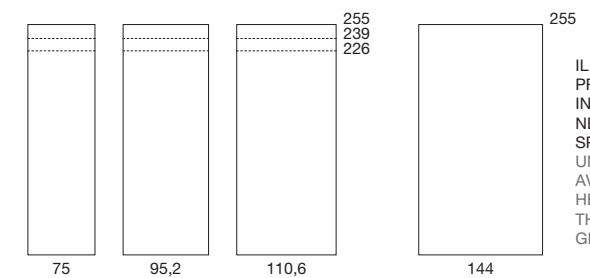

DIMENSIONE MODULI UNIT DIMENSIONS

IL MODULO 144 É PREVISTO SOLO IN ALTEZZA 255 NELLE FINITURE SPECCHI E VETRI. UNIT 144 IS ONLY AVAILABLE IN HEIGHT 255 IN THE MIRROR AND GLASS FINISHES.