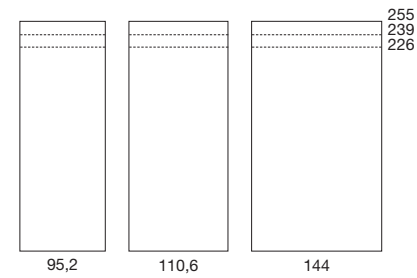

# ACRIBIA

APERTURA SCORREVOLE SLIDING DOOR

DIMENSIONE MODULI UNIT DIMENSIONS

**FINITURE FRONTALE FRONT FINISHES**

BIANCO, MAGNOLIA, SAHARA, GRIGIO PERLA  
 COLORI BASE OPACHI  
 MATT BASE COLOURS  
 COLORI OPACHI  
 MATT COLOURS  
 ROVERE COLORI OPACHI  
 OAK MATT COLOURS