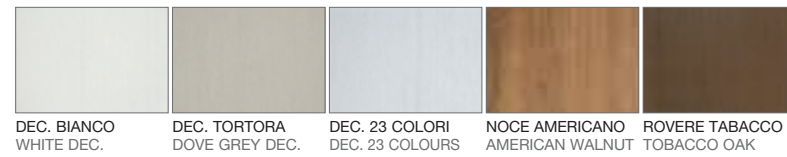

ATTREZZATURE

SISTEMA MORE E CABINA MORE MIXER WARDROBE RANGE AND MIXER WALK-IN WARDROBE

FINITURE STRUTTURA STRUCTURE FINISHES

NOBILITATO DECOR BIANCO, NOBILITATO DECOR TORTORA, NOBILITATO DECOR LACCATO (23 COLORI SOLO PER CABINA MIXER).

SURFACED IN WHITE DECOR, SURFACED IN DOVE GREY DECOR, SURFACED IN LACQUER DECOR (23 COLOURS ONLY FOR MIXER WALK-IN WARDROBE).

FINITURE CASSETTIERE, RETICOLO E RIPIANI DRAWER UNIT, RACK AND SHELVES FINISHES

NOBILITATO DECOR BIANCO, NOBILITATO DECOR TORTORA, NOBILITATO DECOR COLORI OPACHI (23 COLORI), NOBILITATO NOCE AMERICANO E NOBILITATO ROVERE TABACCO.

SURFACED IN WHITE DECOR, SURFACED IN DOVE GREY DECOR, SURFACED IN MATT COLOUR DECOR (23 COLOURS), SURFACED IN AMERICAN WALNUT AND SURFACED IN TOBACCO OAK.

FINITURE ATTREZZATURE METALLICHE METALLIC EQUIPMENT FINISHES

VERNICIATO BIANCO, VERNICIATO TORTORA O ALLUMINIO.

WHITE PAINTED, DOVE GREY OR ALUMINIUM PAINTED.

ATTREZZATURE

IN NOBILITATO EQUIPMENT SURFACED