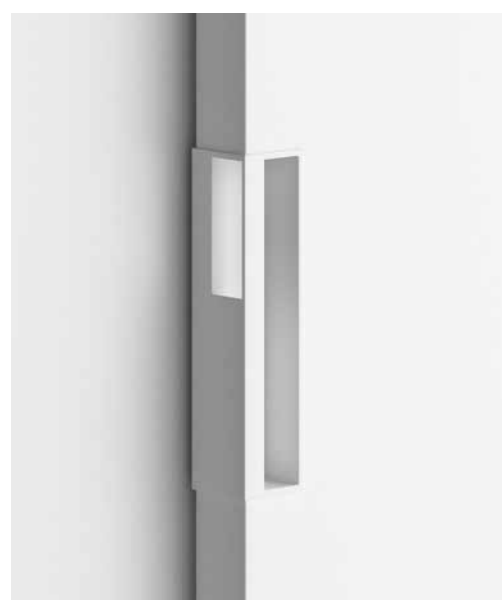

Maniglie

/Handles
/Tiradores
/Poignées
/Griffe
/Ручки

Pomolo
Maniglia per anta battente.
Finiture: Nichel satinato.
/Handle for swinging door.
Finishes: satin-finish nickel.

Pomolo pelle
Maniglia per anta battente.
Finiture: verniciato Moka shine e cuoio grigio.
/Handle for swinging door.
Finishes: painted Moka Shine and Grigio leather.

Nex
Maniglia per anta battente e scorrevole. Finiture:
laccati opachi, verniciato Moka shine.
/Handle for swinging and sliding door. Finishes:
matt lacquer, painted Moka Shine.

Inner
Maniglia per anta scorrevole.
Finiture: Nichel satinato.
/Handle for sliding door.
Finishes: satin-finish nickel.

C16
Maniglia per anta battente e scorrevole. Finiture:
laccati opachi, verniciato Moka shine.
/Handle for swinging and sliding door. Finishes:
matt lacquer, painted Moka Shine.

T16
Maniglia per anta battente e scorrevole. Finiture:
laccati opachi, verniciato Moka shine.
/Handle for swinging and sliding door. Finishes:
matt lacquer, painted Moka Shine.

Elios
Maniglia per anta battente.
Finiture: laccati opachi, laccati lucidi, fashion
wood, roveri laccati opachi.
/Handle for swinging door.
Finishes: matt lacquer, high-gloss lacquer,
Fashion Wood, matt lacquered oak.